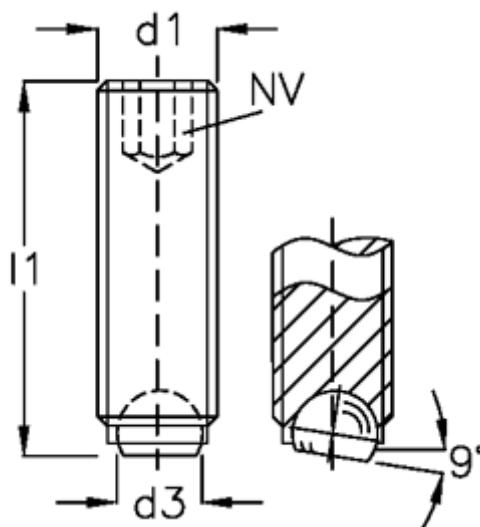

Article number: 209056021

Description: E+G Ball point screw  
GN 605-M4-16-BN

## Measures

---

d1	= M4
d2	= 2.5
d3	= 1.8
Internal hexagon	= 2
l1	= 16